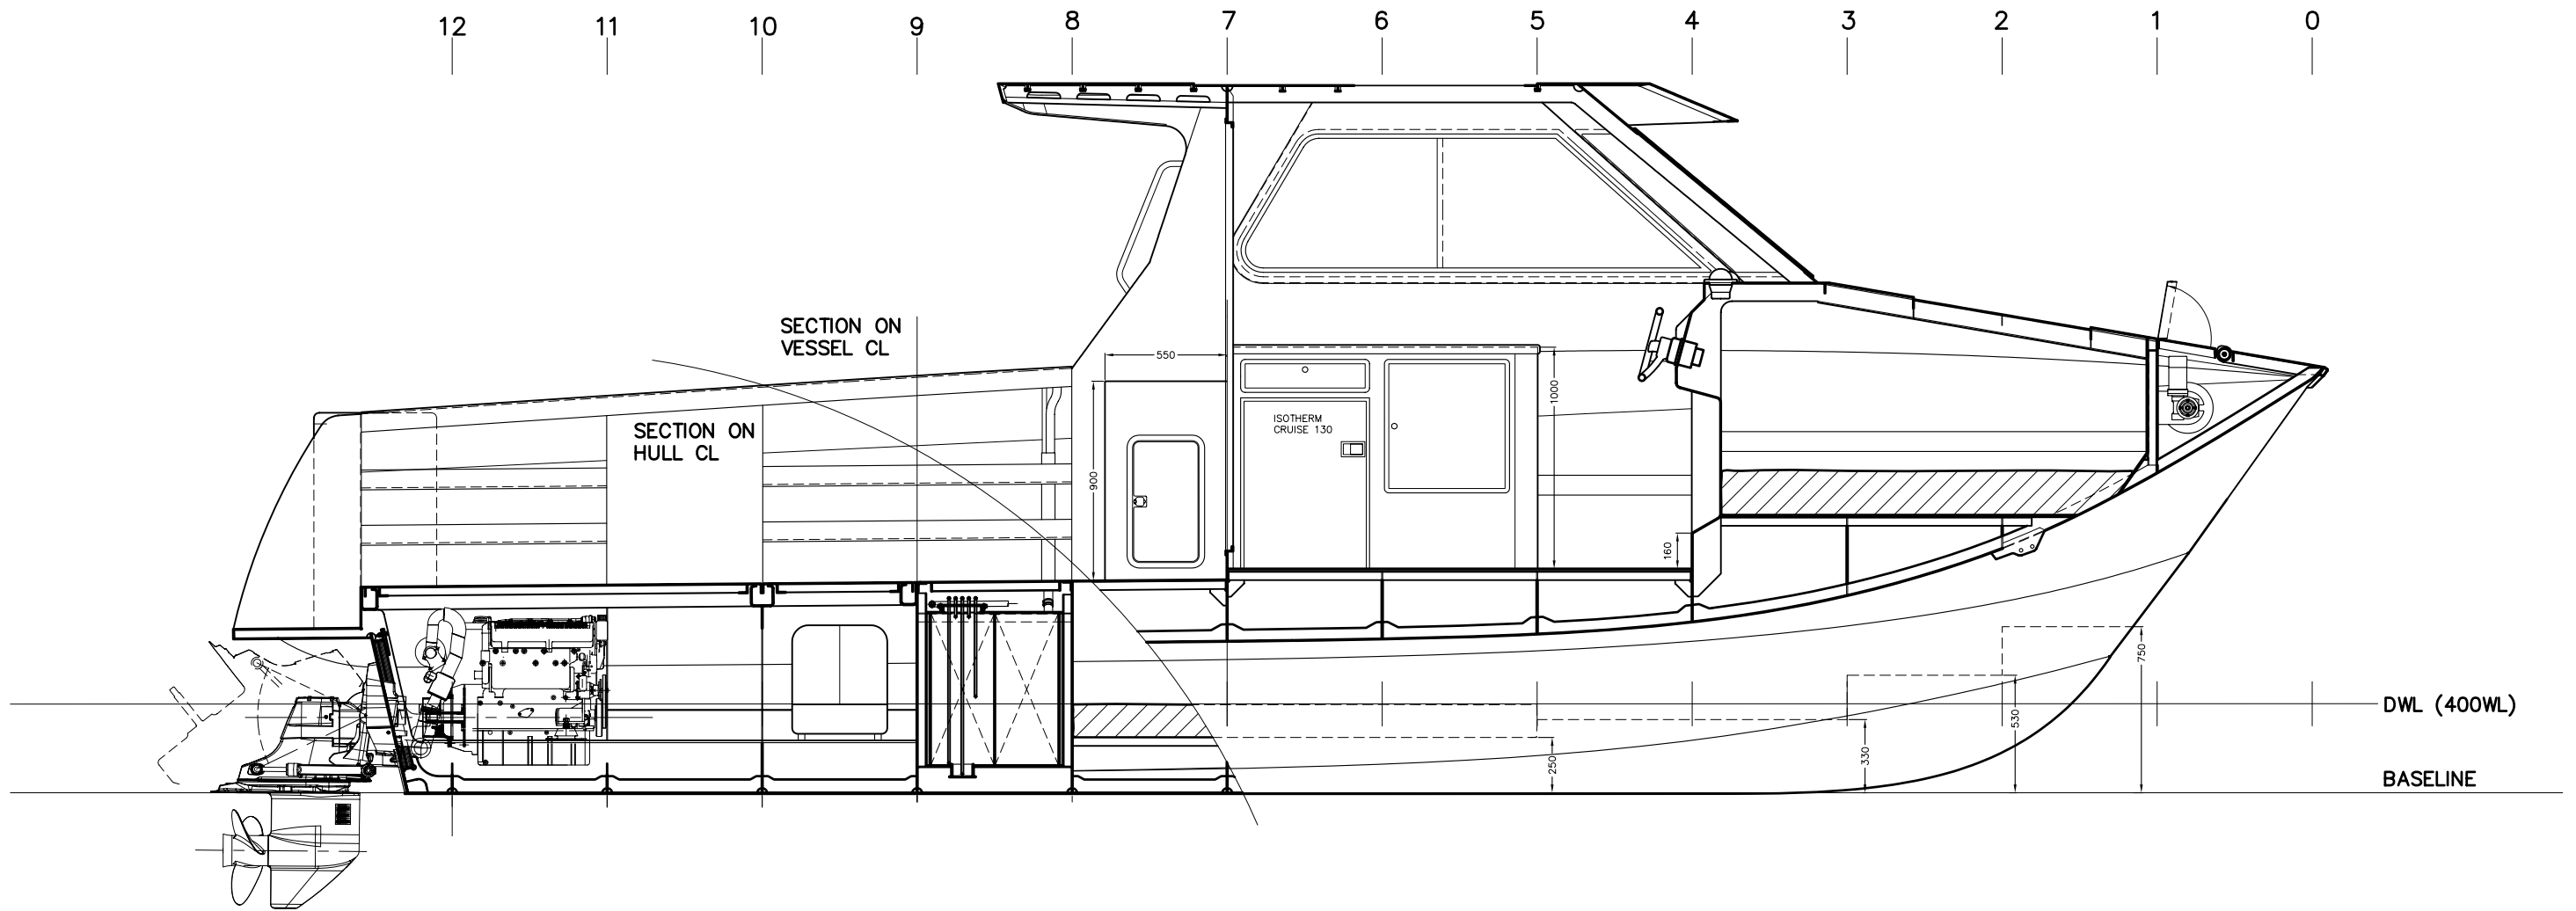

CHRIS TUCKER MARINE DESIGN PTY LTD.
PO BOX 194, OLINDA, VICTORIA, 3788, AUSTRALIA
PHONE +61 (0)3 9728 1754, INFO@CTMD.COM.AU

8.7M POWER CAT
GENERAL ARRANGEMENT

BY CT	DATE AUG' 10	SCALE 1:15 @ A1	DRWG 79/3

THIS DRAWING MAY NOT BE COPIED, COMMUNICATED TO ANY PERSON OR USED FOR MANUFACTURE WITHOUT THE EXPRESS WRITTEN CONSENT OF THE DESIGNER.