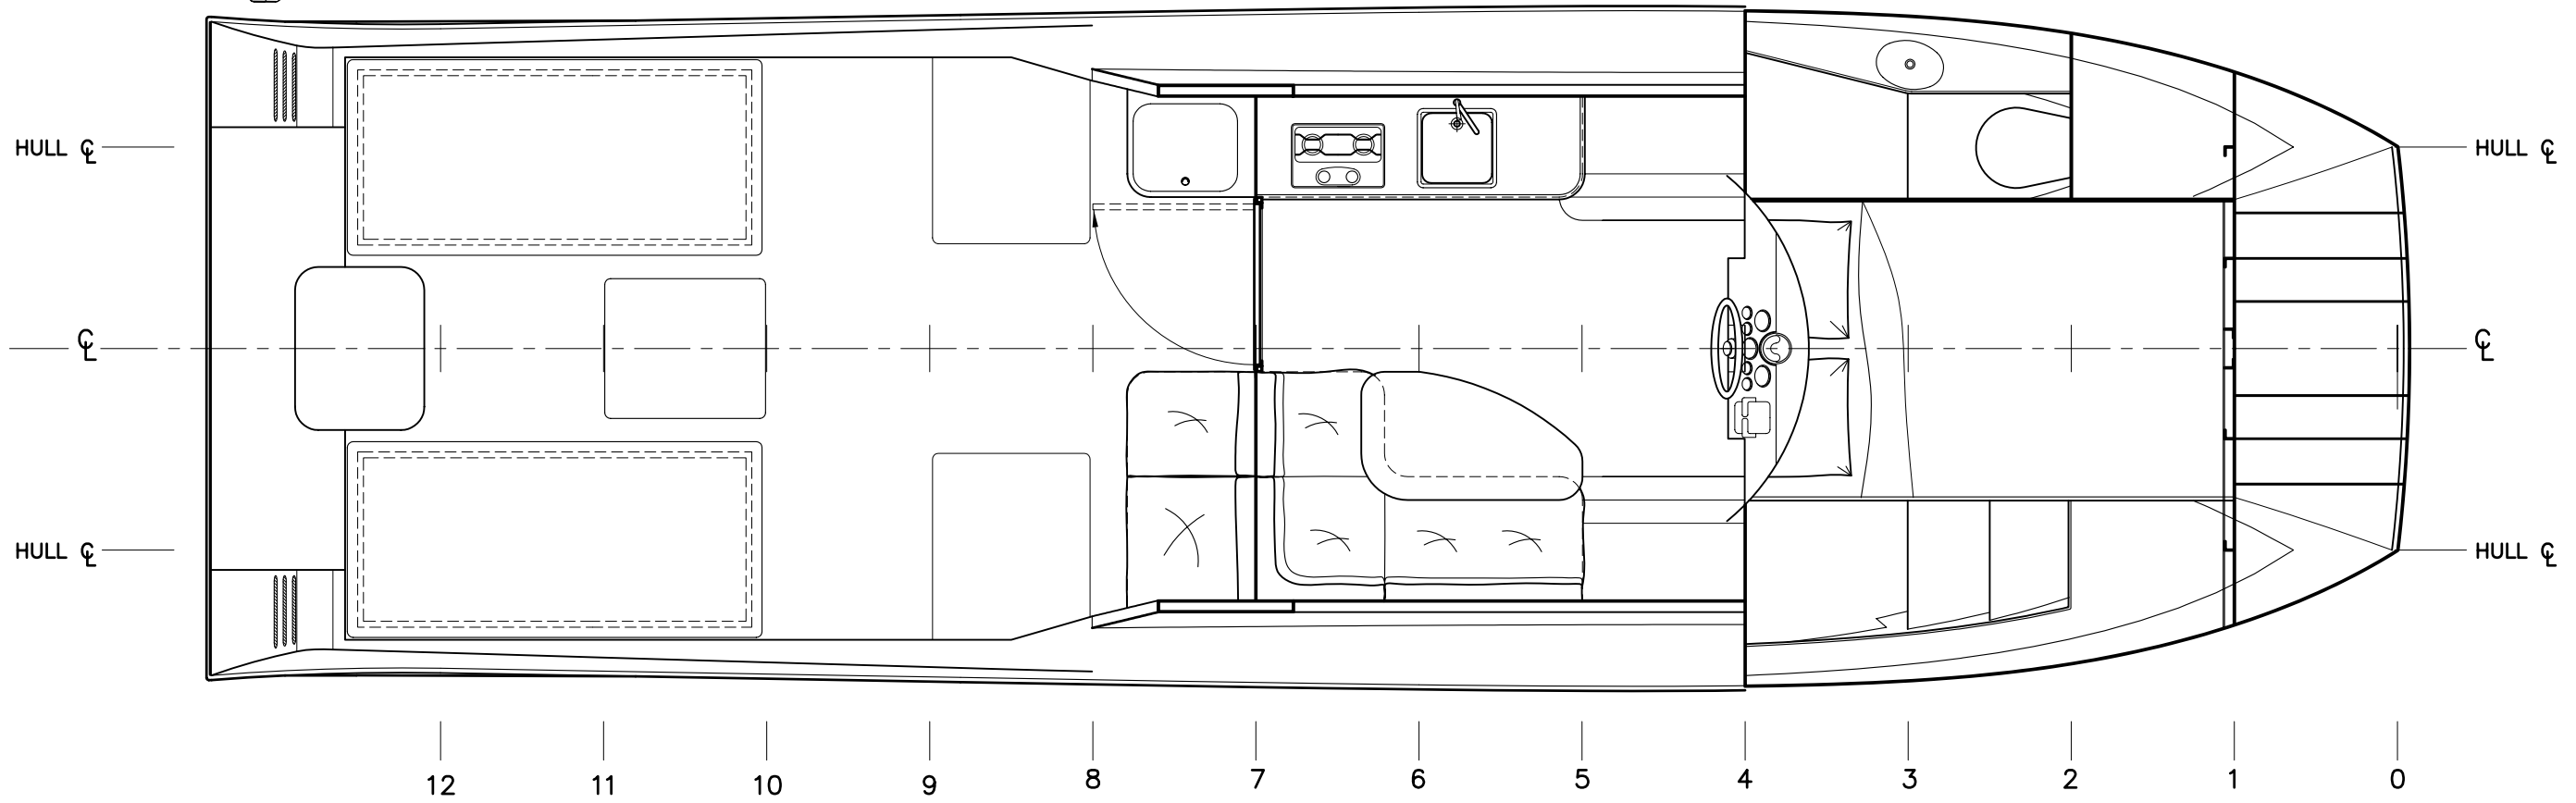

CHRIS TUCKER MARINE DESIGN PTY LTD.
PO BOX 194, OLINDA, VICTORIA, 3788, AUSTRALIA
PHONE +61 (0)3 9728 1754, INFO@CTMD.COM.AU

8.7M POWER CAT
GENERAL ARRANGEMENT

BY CT	DATE AUG' 10	SCALE 1:15 @ A1	DRWG 79/3

THIS DRAWING MAY NOT BE COPIED, COMMUNICATED TO ANY PERSON OR USED FOR MANUFACTURE WITHOUT THE EXPRESS WRITTEN CONSENT OF THE DESIGNER.