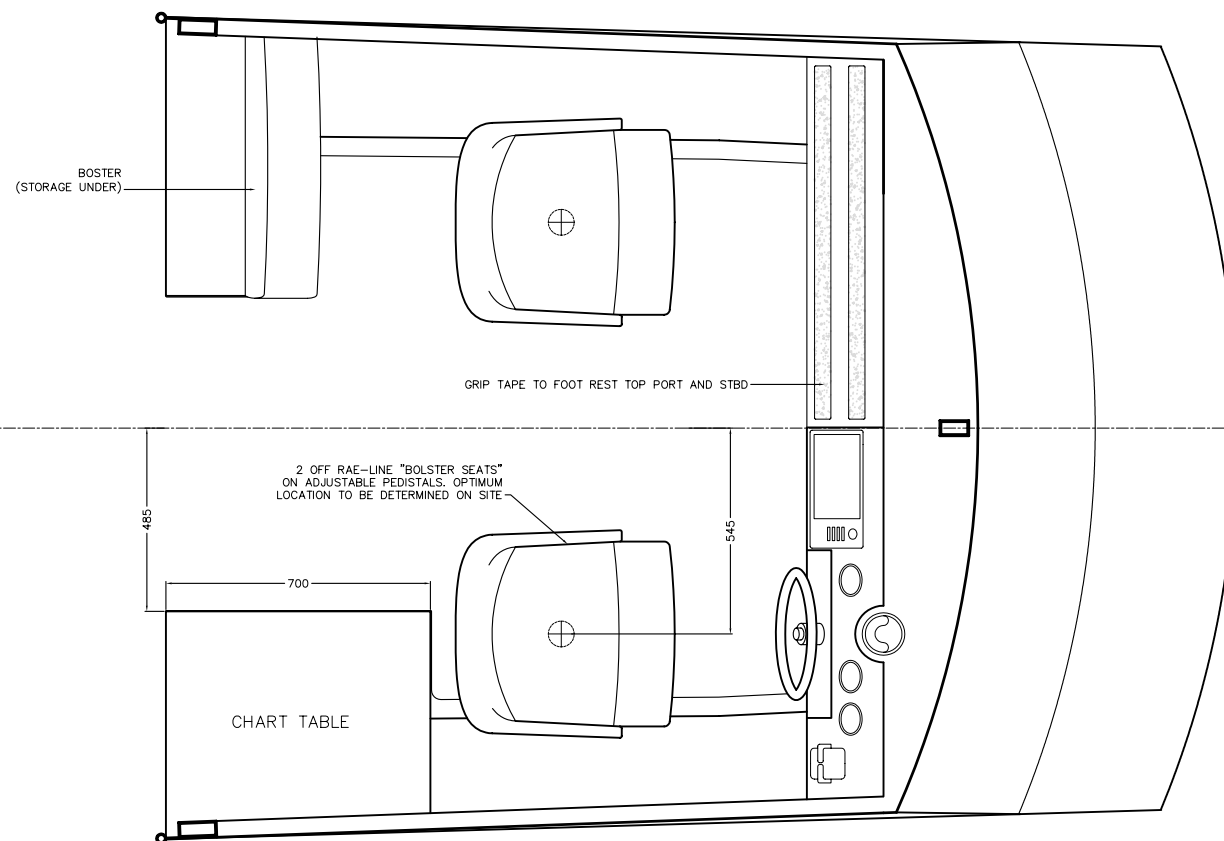

BASE LINE

CHRIS TUCKER MARINE DESIGN PTY. LTD.
PO BOX 194, OLINDA, VICTORIA, 3788, AUSTRALIA
PHONE +61 (0)400 628 379, INFO@CTMD.COM.AU

ZODIAC DECK HOUSE
ARRANGEMENT

BY DATE SCALE DRWG
CT APR '09 1:10 @ A1 54-3